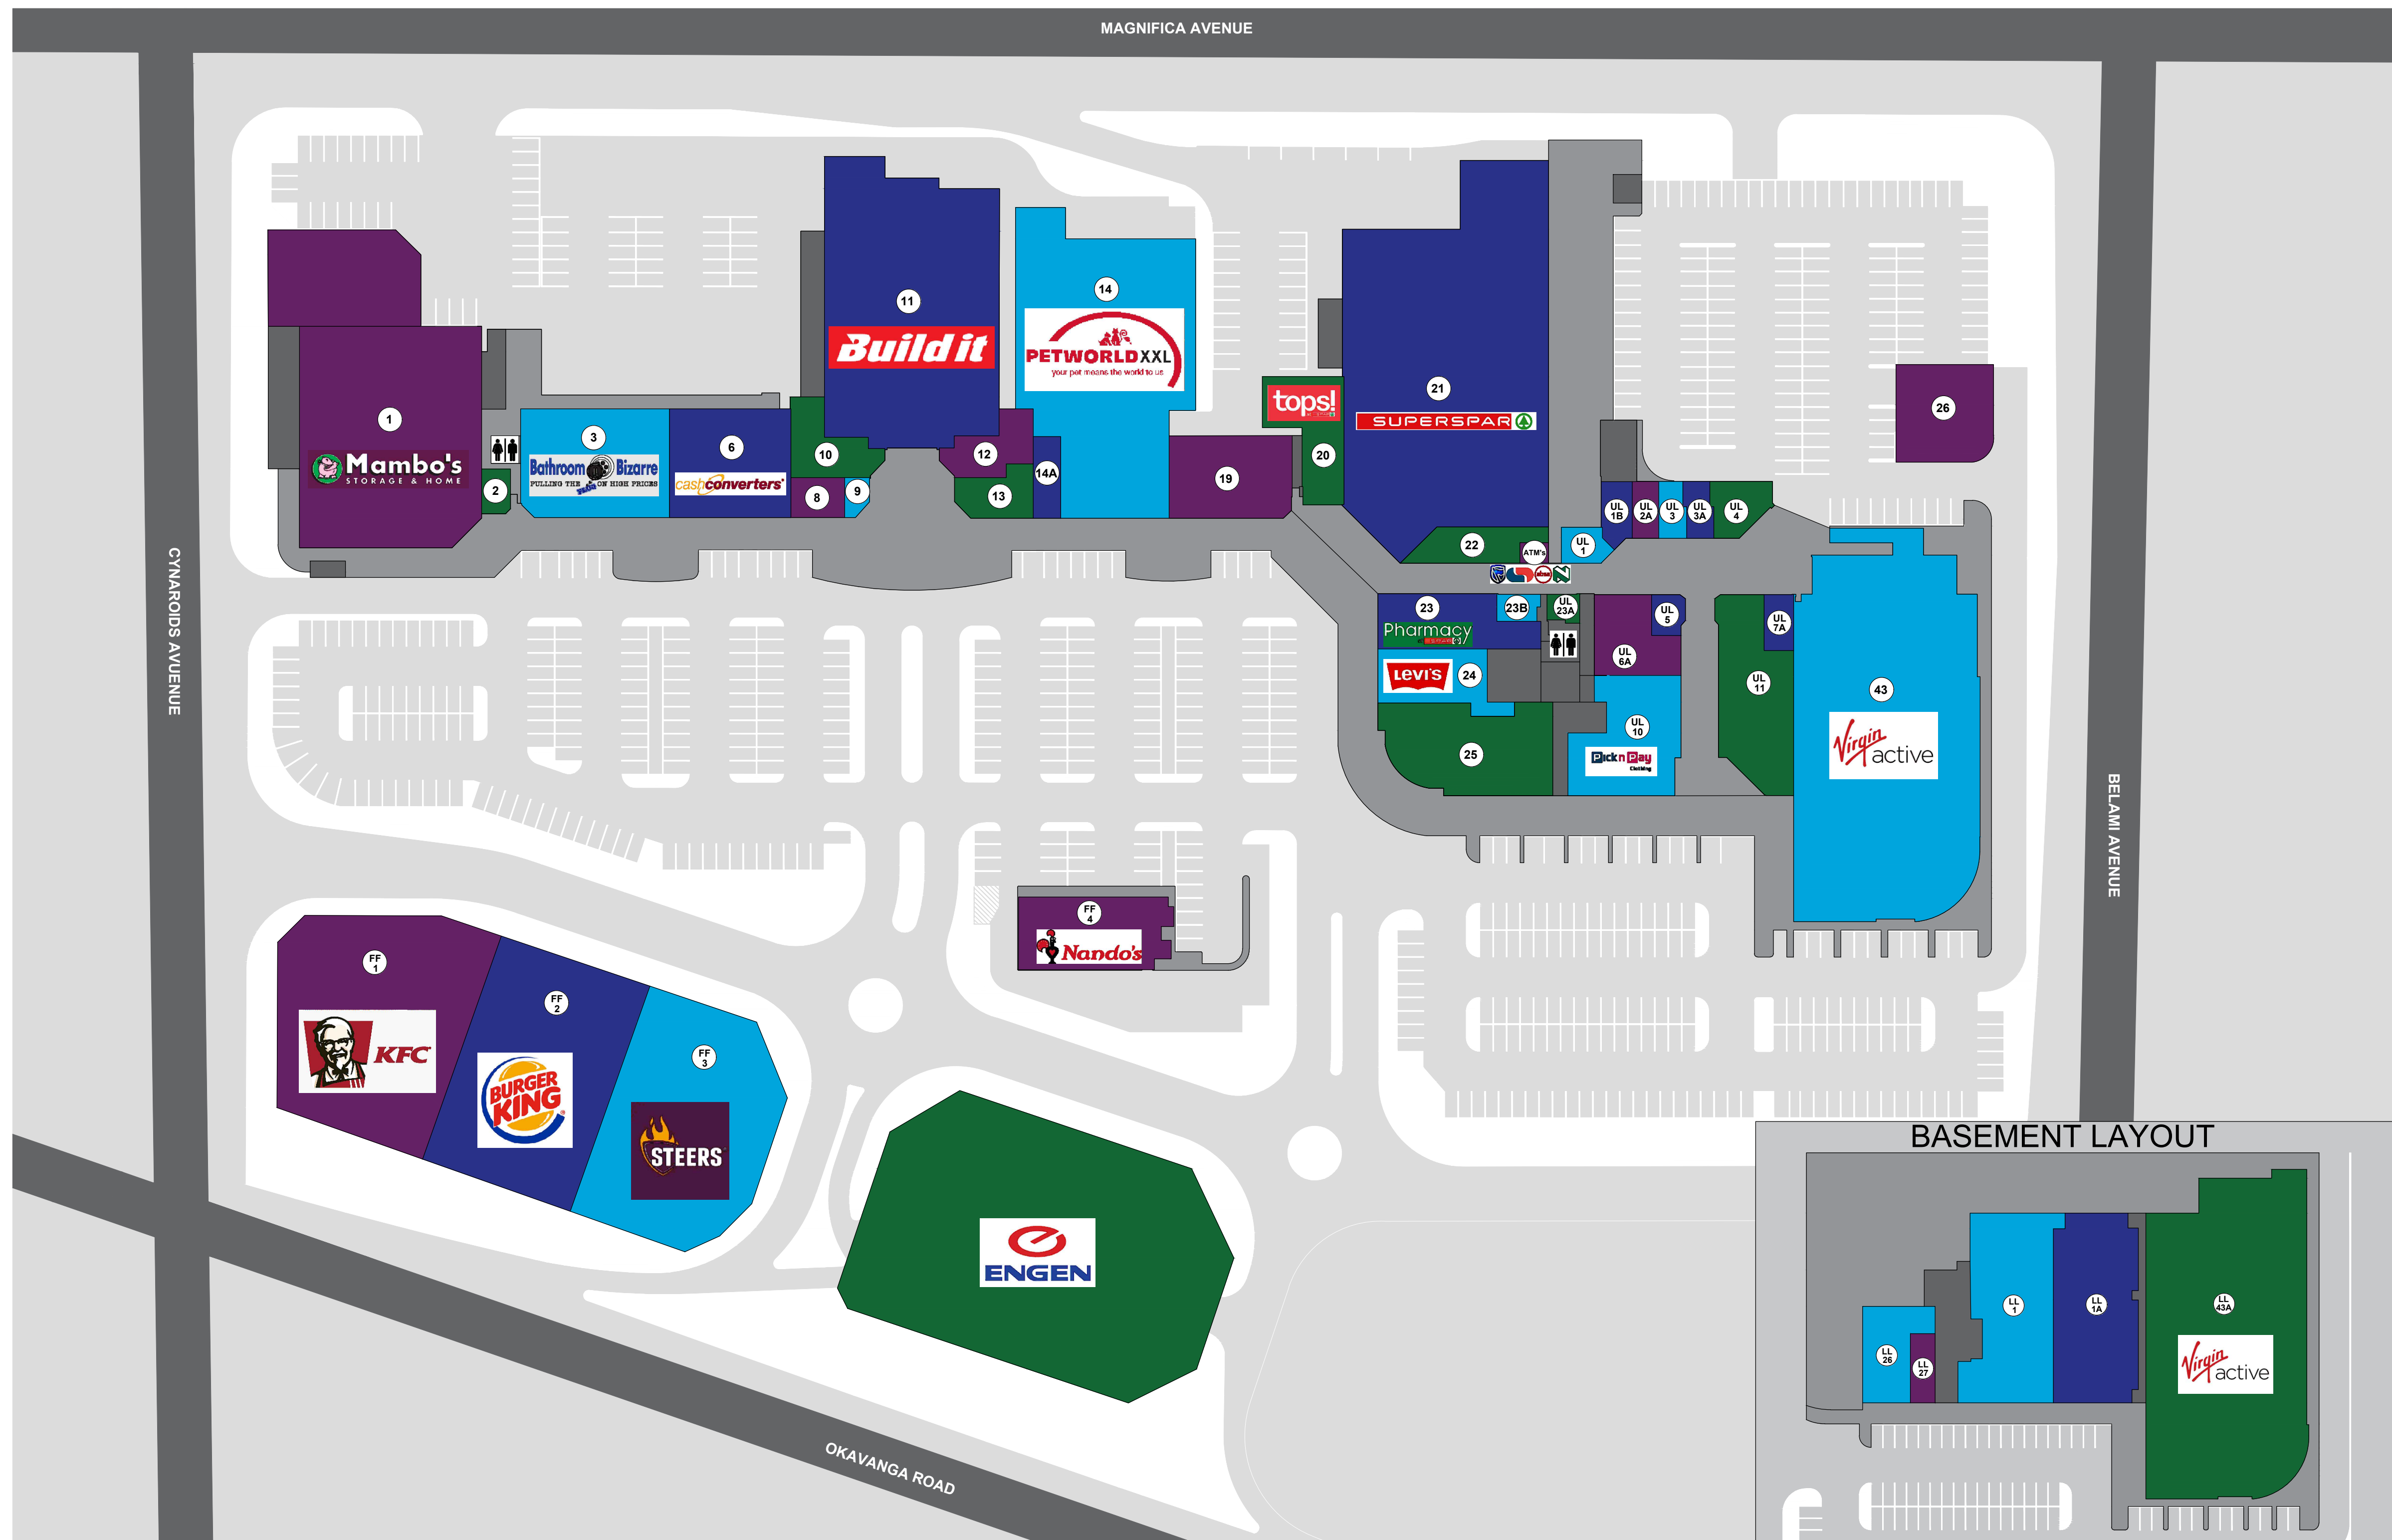

The Cape Gate Lifestyle Centre is strategically situated off Okavango Road and opposite the Cape Gate Regional Shopping Centre.

With a strong focus on value shopping, the convenience centre offers ample free parking and 24-hour security.

Anchored by: Spar, Build It & Virgin Active

GLA: 20 316 M²

1 MAMBO'S PLASTIC WAREHOUSE	11 BUILD IT	21 SUPERSPAR	23B MUMBAB	UL 3 DR A.M ABDEROOF	UL 23A MOBILE NET
2 CAKE PRINCESS	12 LIZZARD	22 ASAMI'S	24 LEVI STRAUSS SA	UL 3A LIFESTYLE NUTRITION	43 VIRGIN ACTIVE
3 BATHROOM BIZARRE	13 NIBBLY BITS	ATM 22A CAPITEC ATM	25 SIR LOIN	UL 4 WEIGH LESS	UL 1 STUDIO 47
6 CASH CONVERTERS	14 PETWORLD XXL	ATM 22B NEDBANK ATM	26 CARWASH	UL 5 AFFORDABLE GAMING	UL 1A WILDMAN HUNTING & OUTDOOR
8 POSTNET	14A AUTHENTIC BEAN	ATM 22C ABSA ATM	UL 1 MASTER TAILORS	UL 6A SWEET DREAMS	UL 26 GECO CYCLES
9 MEDITERRANEAN BARBER	19 WHITEHOUSE	ATM 23D STANDARD BANK ATM	UL 1B SKER HAIR SALON	UL 7A GO ZONE WATER	UL 27 MR JEFF LAUNDRY
10 BEELINE	20 TOPS! AT SPAR	23 SPAR PHARMACY	UL 2A TANS FLAWLESS BEAUTY	UL 10 PICK N PAY CLOTHING	UL 43A VIRGIN ACTIVE
FF 1 KFC	FF 2 BURGER KING	UL 3 STEERS	FF 4 NANDOS	UL 11 DE JAGERS