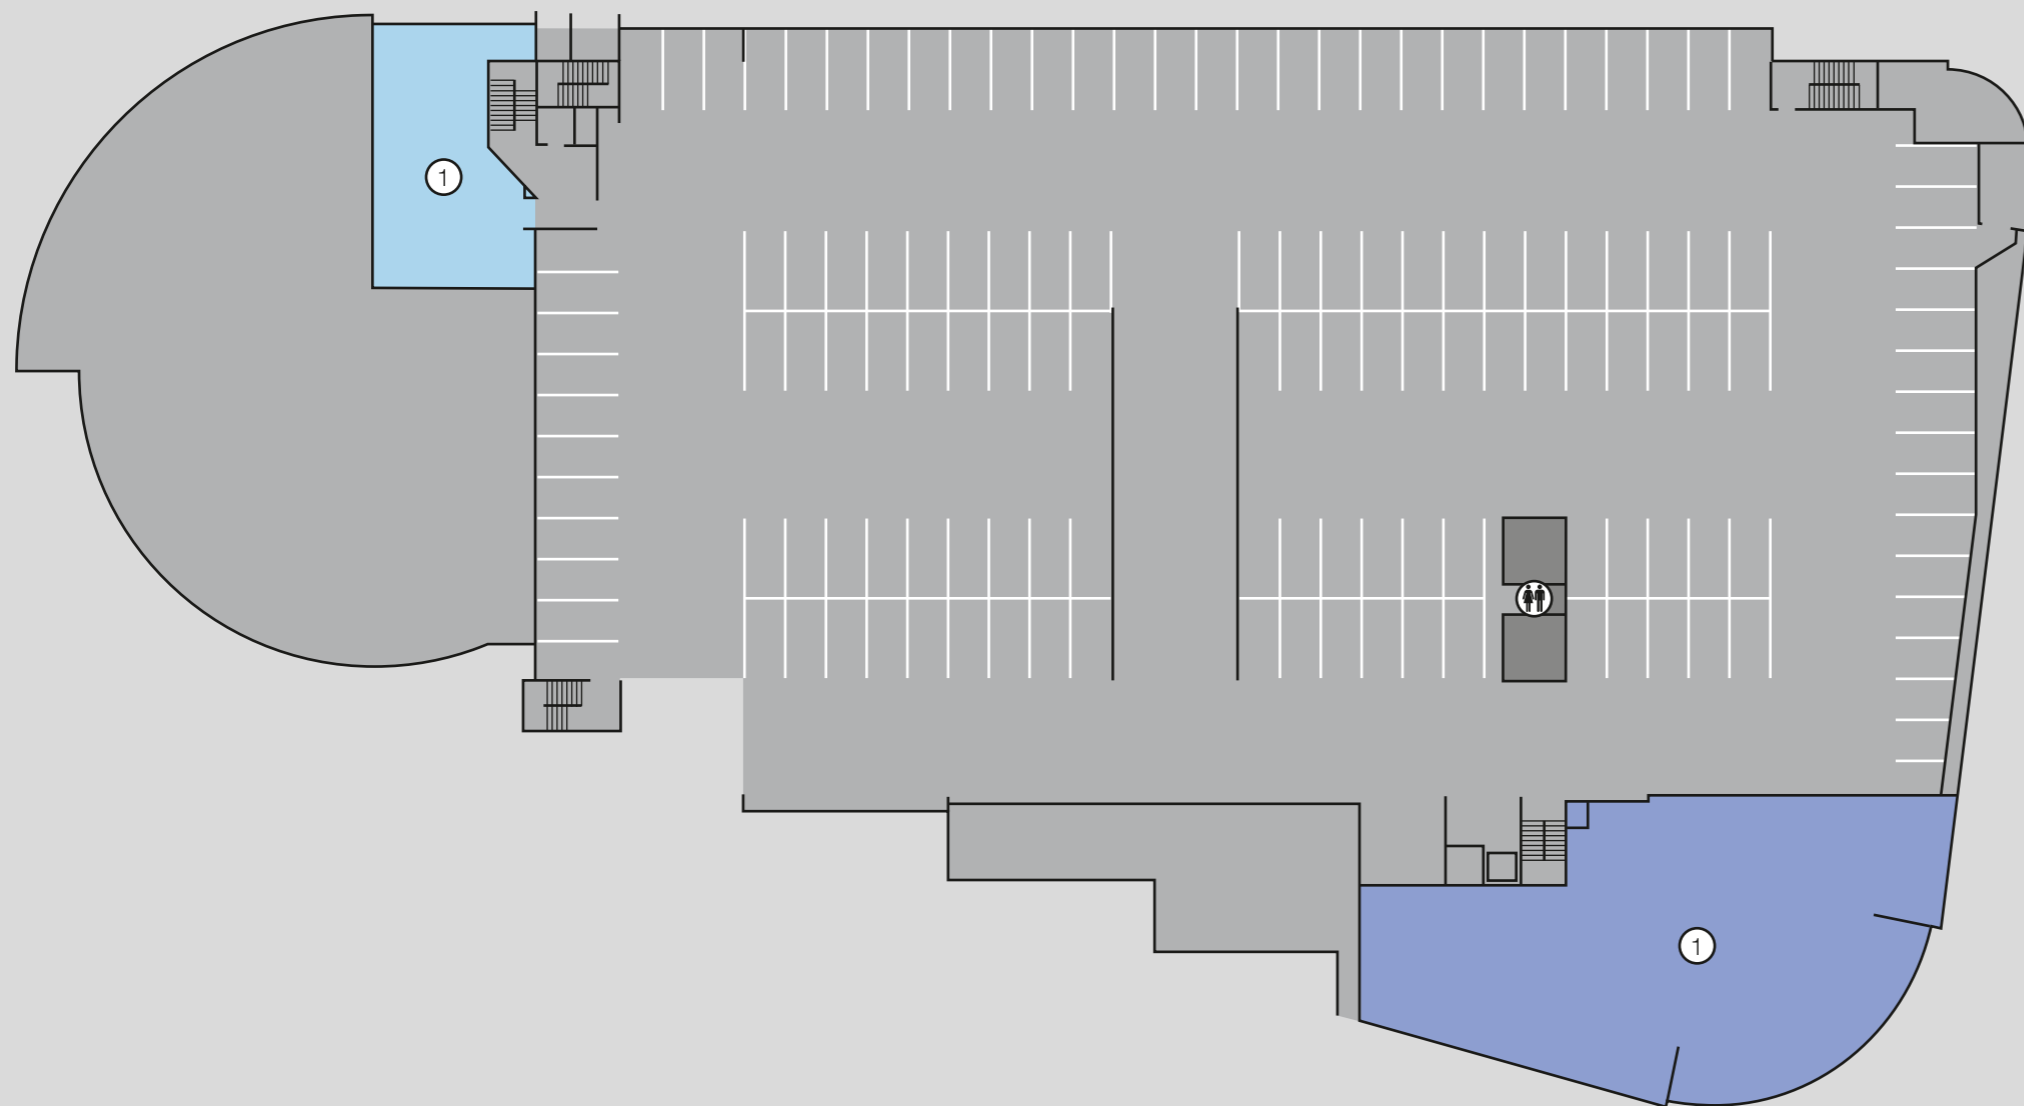

- ① Kloppers
- ② Dial-A-Bed
- ③ Bed King
- ④ Beds From Home
- ⑤ Bok Radio
- ⑥ Pits Paint
- 7A Vacant Shop 207m²

Cape Gate Décor Centre is strategically situated off Okavango Road and opposite the Cape Gate Regional Shopping Centre.

GLA: 7 287 m²

- ① Kloppers Storage
- ② Shofar Church

Cape Gate Décor Centre is strategically situated off Okavango Road and opposite the Cape Gate Regional Shopping Centre.

These commercial offices (and retail) is the ideal location for tenants seeking a presence close to many of the Blue Chip Retailers.

GLA: 7 287 m²