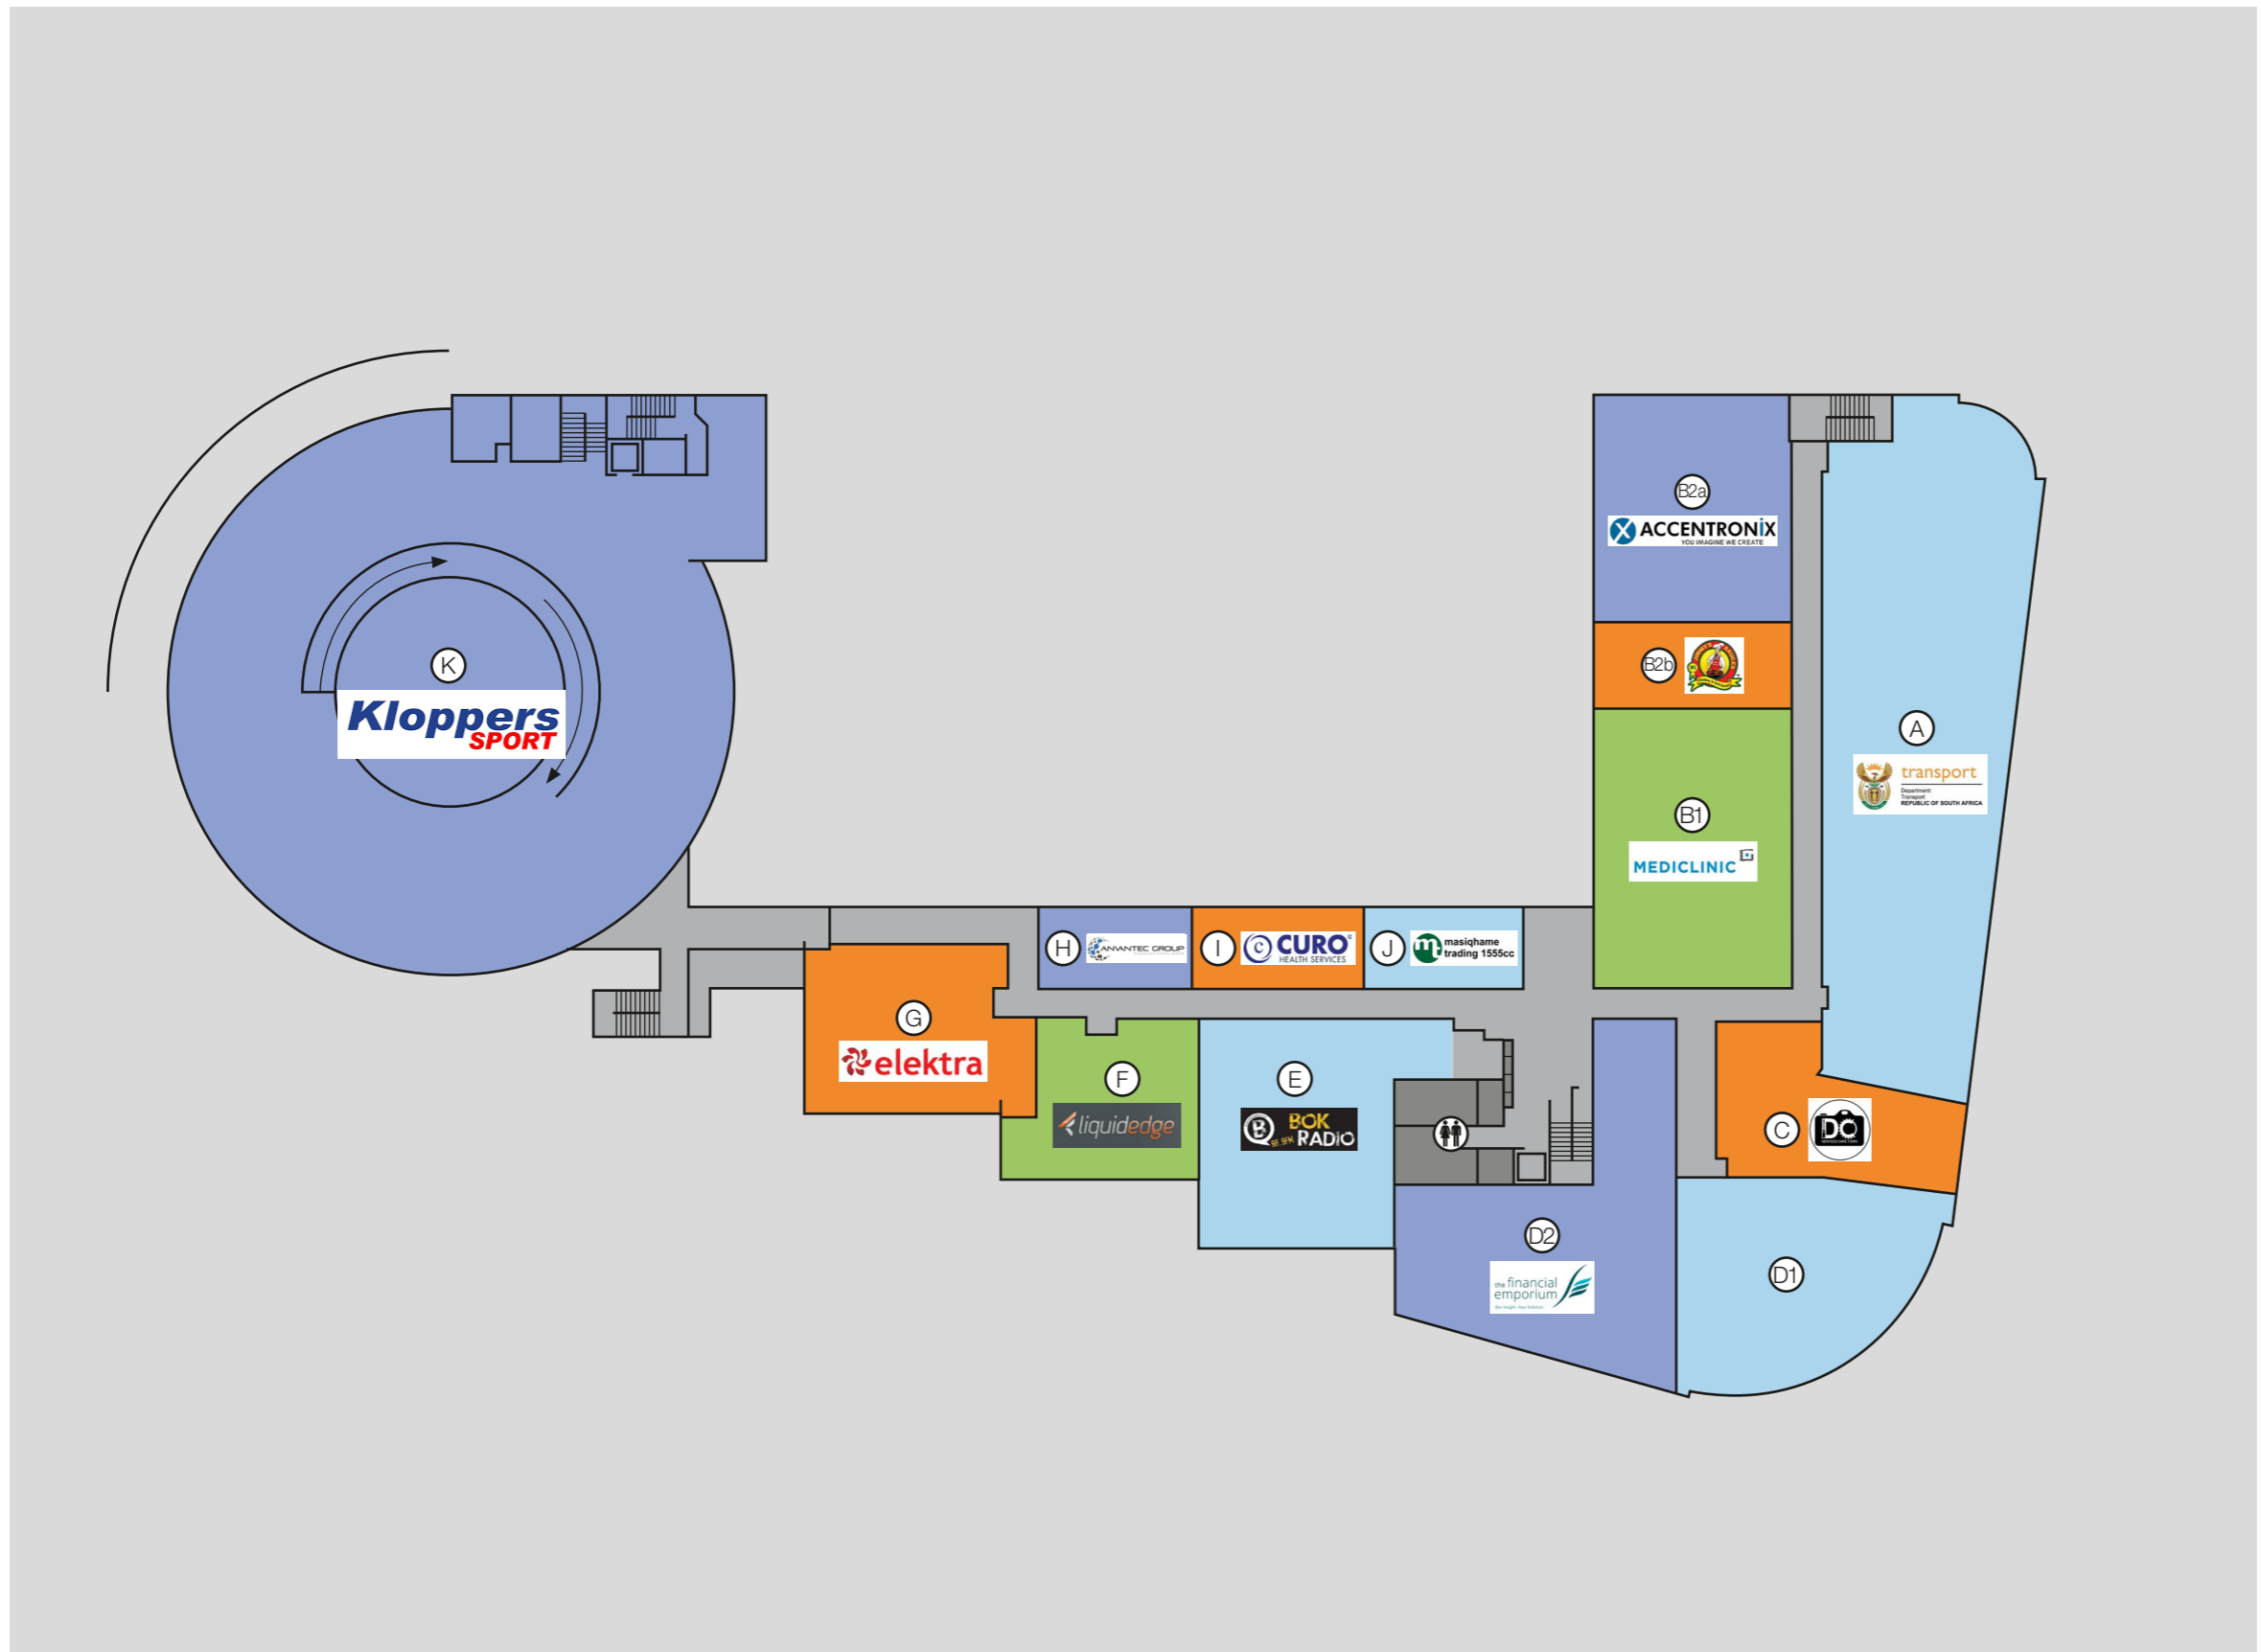

- ① Kloppers
- ② Dial-A-Bed
- ③ Bed King
- ④ Beds From Home
- ⑤ Bok Radio
- ⑥ Pits Paint
- 7A Vacant Shop 207m²

Cape Gate Décor Centre is strategically situated off Okavango Road and opposite the Cape Gate Regional Shopping Centre.

These commercial offices (and retail) is the ideal location for tenants seeking a presence close to many of the Blue Chip Retailers.

GLA: 7 287 m²

- A Department of Transport
- B1 Mediclinic
- E2a Accentronix
- E2b Jimmy's Sauces
- C Digital Camera Services
- D1 Aquacheck
- D2 The Financial Emporium
- E Bok Radio
- F Liquid Edge Solutions
- G Elektra
- H Anvante Technologies
- I Curo Health Services
- J NNZ The Packaging Network
- K Kloppers

Cape Gate Décor Centre is strategically situated off Okavango Road and opposite the Cape Gate Regional Shopping Centre.

These commercial offices (and retail) is the ideal location for tenants seeking a presence close to many of the Blue Chip Retailers.

GLA: 7 287 m²

- ① Kloppers Storage
- ② Shofar Church

Cape Gate Décor Centre is strategically situated off Okavango Road and opposite the Cape Gate Regional Shopping Centre.

These commercial offices (and retail) is the ideal location for tenants seeking a presence close to many of the Blue Chip Retailers.