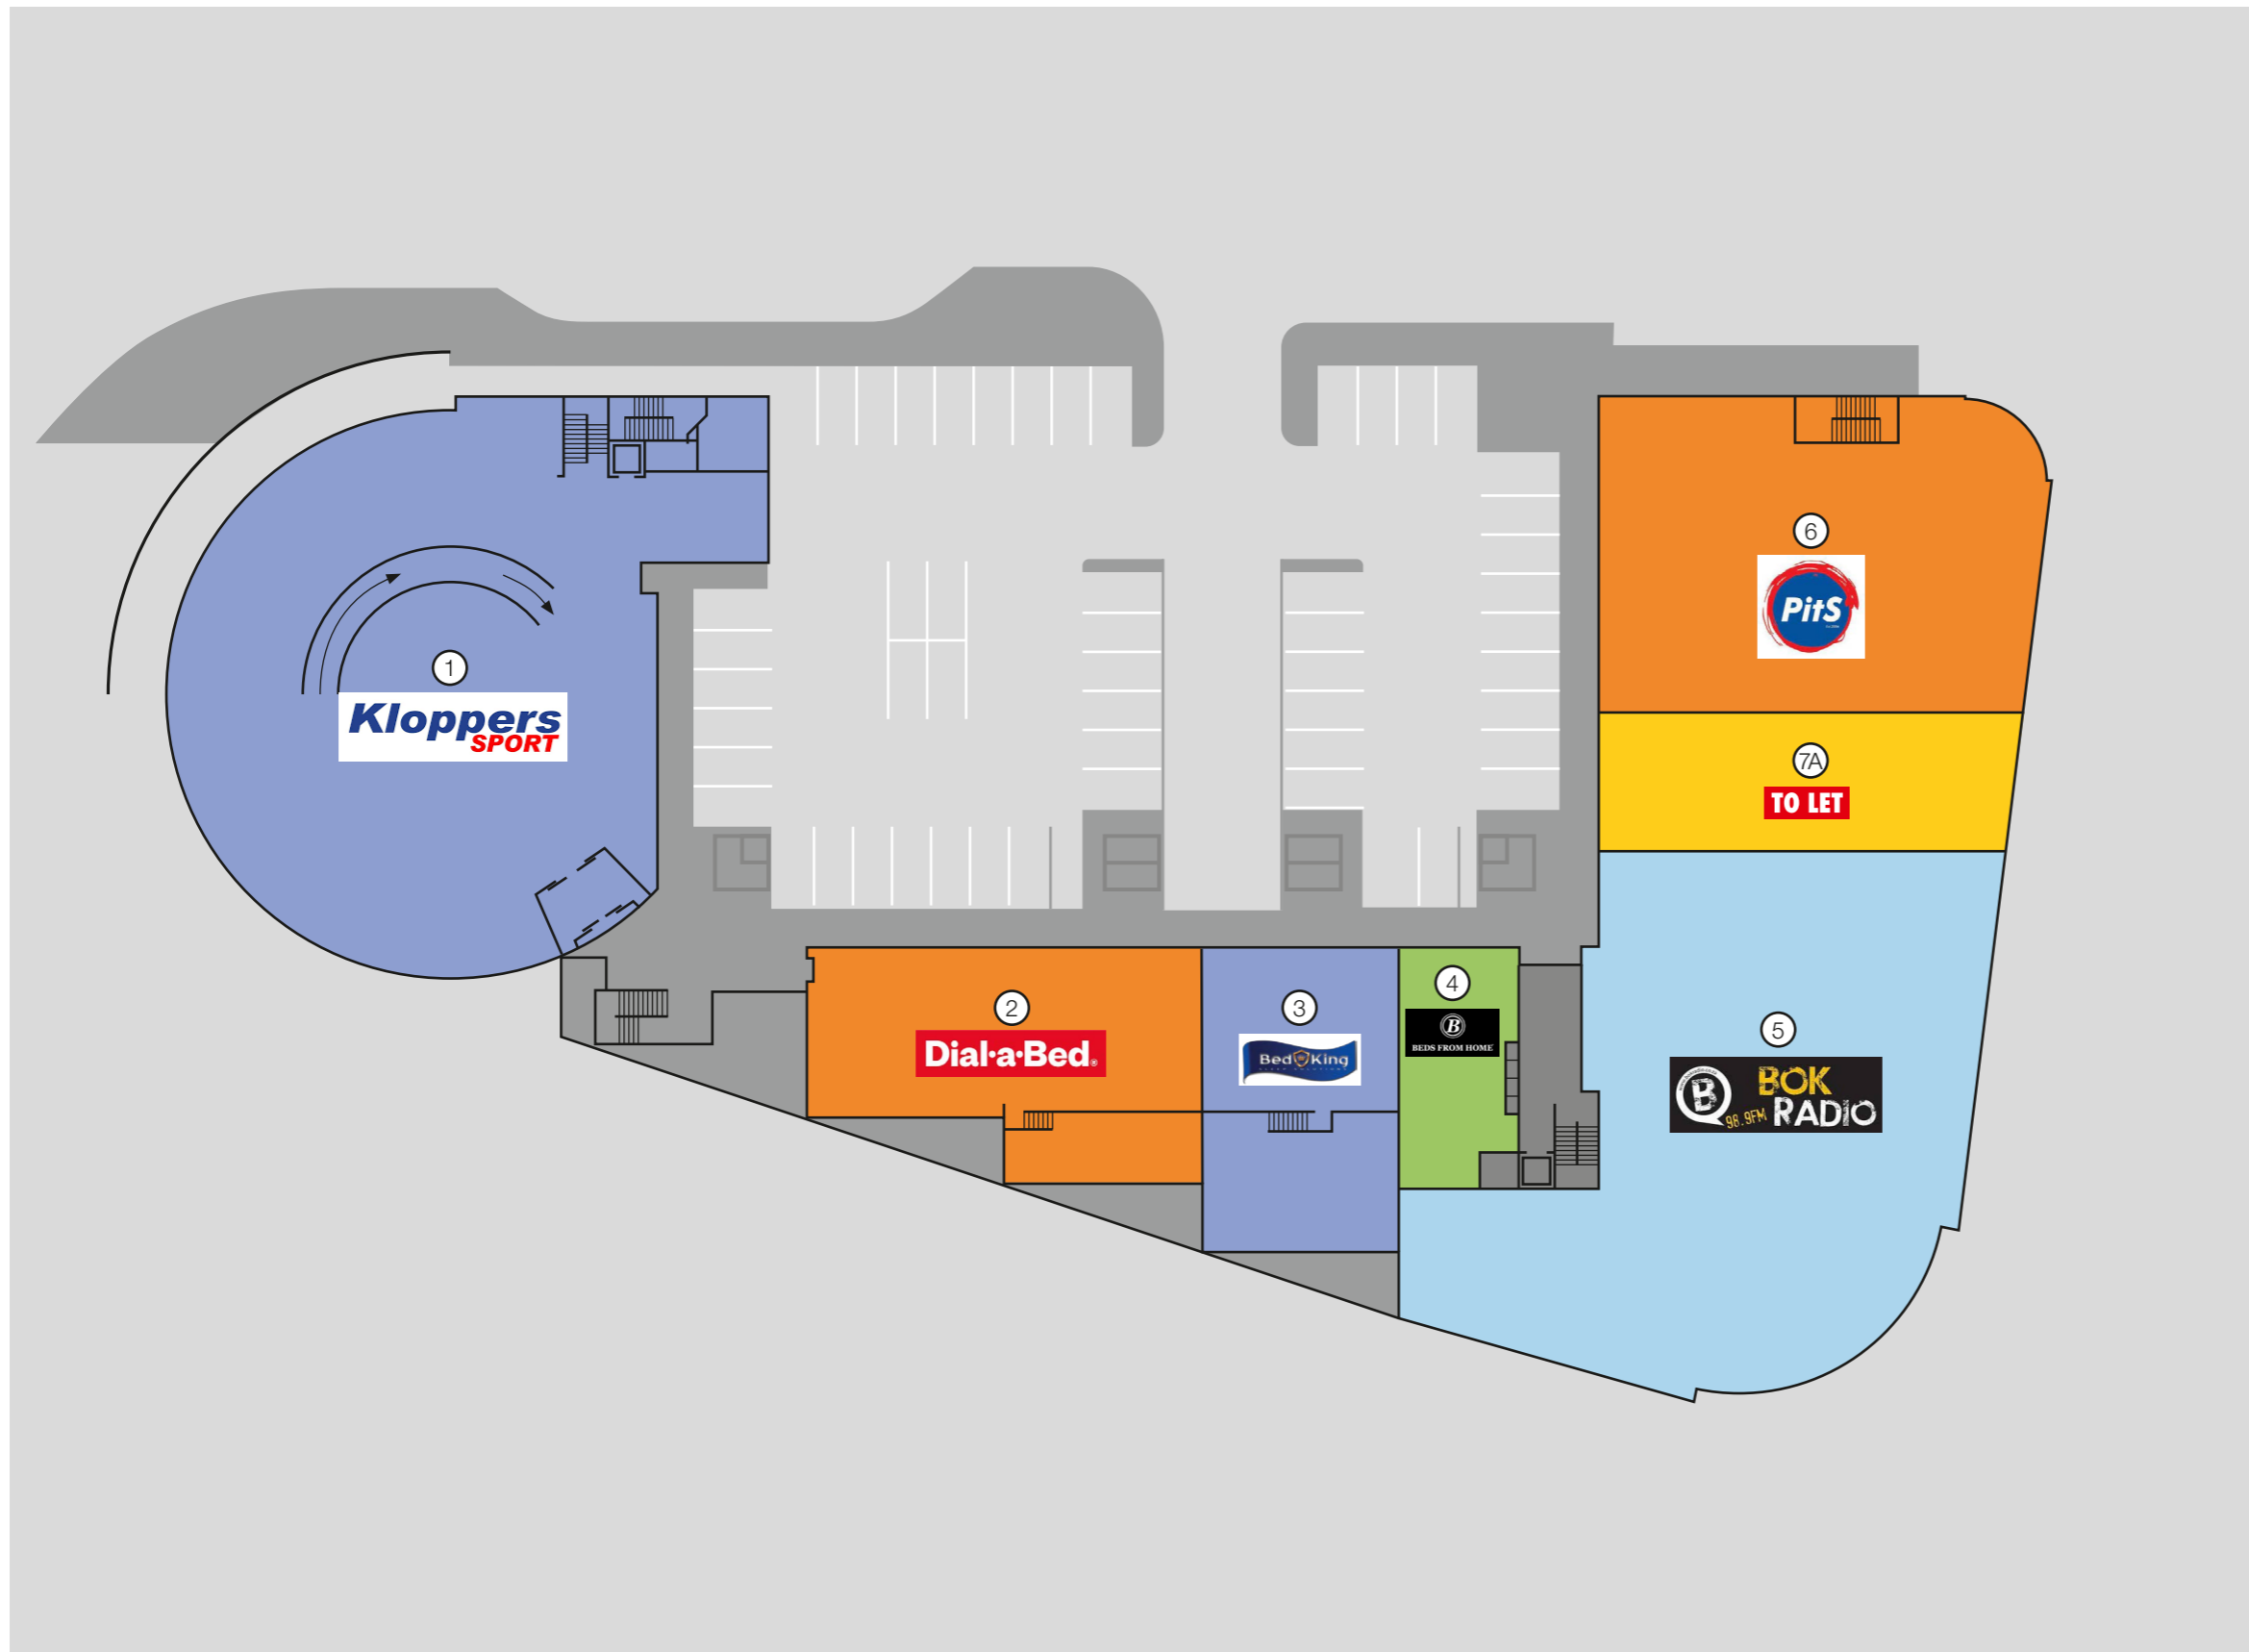

- ① Kloppers
- ② Dial-A-Bed
- ③ Bed King
- ④ Beds From Home
- ⑤ Bok Radio
- ⑥ Pits Paint
- 7A Vacant Shop 207m²

Cape Gate Décor Centre is strategically situated off Okavango Road and opposite the Cape Gate Regional Shopping Centre.

These commercial offices (and retail) is the ideal location for tenants seeking a presence close to many of the Blue Chip Retailers.

GLA: 7 287 m²

- A Department of Transport
- B1 Mediclinic
- E2a Accentronix
- E2b Jimmy's Sauces
- C Digital Camera Services
- D1 Aquacheck
- D2 The Financial Emporium
- E Bok Radio
- F Liquid Edge Solutions
- G Elektra
- H Anvante Technologies
- I Curo Health Services
- J NNZ The Packaging Network
- K Kloppers

Cape Gate Décor Centre is strategically situated off Okavango Road and opposite the Cape Gate Regional Shopping Centre.

These commercial offices (and retail) is the ideal location for tenants seeking a presence close to many of the Blue Chip Retailers.

GLA: 7 287 m²

- ① Kloppers Storage
- ② Shofar Church

Cape Gate Décor Centre is strategically situated off Okavango Road and opposite the Cape Gate Regional Shopping Centre.

These commercial offices (and retail) is the ideal location for tenants seeking a presence close to many of the Blue Chip Retailers.