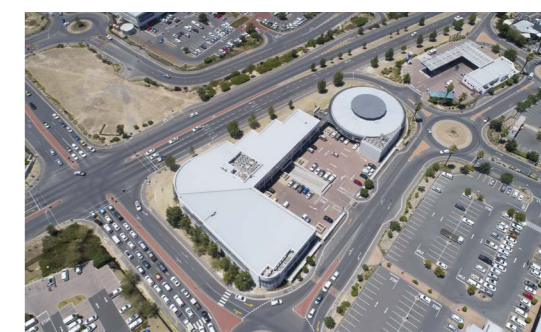

- ① Kloppers
- ② Dial-A-Bed
- ③ Bed King
- ④ Beds From Home
- ⑤ Bok Radio
- ⑥ Pits Paint
- 7A Vacant Shop 207m²

Cape Gate Décor Centre is strategically situated off Okavango Road and opposite the Cape Gate Regional Shopping Centre.

These commercial offices (and retail) is the ideal location for tenants seeking a presence close to many of the Blue Chip Retailers.

GLA: 7 287 m²

- A Department of Transport
- B1 Mediclinic
- E2a Accentronix
- E2b Jimmy's Sauces
- C Digital Camera Services
- D1 Aquacheck
- D2 The Financial Emporium
- E Bok Radio
- F Liquid Edge Solutions
- G Elektra
- H Anvante Technologies
- I Curo Health Services
- J NNZ The Packaging Network
- K Kloppers

Cape Gate Décor Centre is strategically situated off Okavango Road and opposite the Cape Gate Regional Shopping Centre.

These commercial offices (and retail) is the ideal location for tenants seeking a presence close to many of the Blue Chip Retailers.

GLA: 7 287 m²

- ① Kloppers Storage
- ② Shofar Church

Cape Gate Décor Centre is strategically situated off Okavango Road and opposite the Cape Gate Regional Shopping Centre.

These commercial offices (and retail) is the ideal location for tenants seeking a presence close to many of the Blue Chip Retailers.